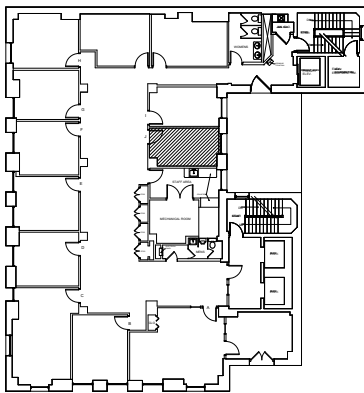

## Comerica Suite #400J

SCALE: NONE

### BUILDING KEY

SCALE: NO SCALE

Comerica Building
SUITE #400J
101 N. WASHINGTON AVENUE LANSING, MI 48933
USEABLE AREA: 139 SF*
RENTABLE AREA: 161 SF*

\* Square feet measurements subject to change upon site measure