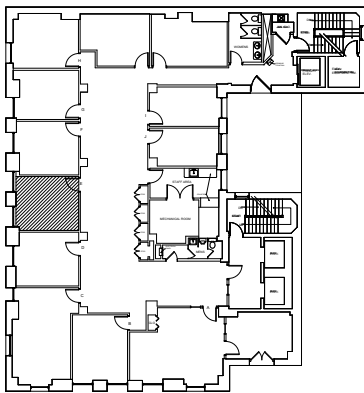

Comerica Suite #400E

SCALE: NONE

BUILDING KEY

SCALE: NO SCALE

Comerica Building

SUITE #400E

101 N. WASHINGTON AVENUE
LANSING, MI 48933

USEABLE AREA: 186 SF*

RENTABLE AREA: 216 SF*

* Square feet measurements subject to change upon site measure