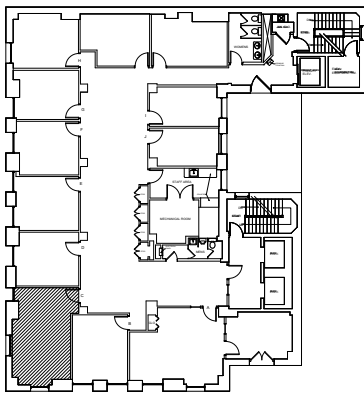

Comerica Suite #400C

SCALE: NONE

BUILDING KEY

SCALE: NO SCALE

Comerica Building
SUITE #400C
101 N. WASHINGTON AVENUE LANSING, MI 48933
USEABLE AREA: 303 SF*
RENTABLE AREA: 352 SF*

* Square feet measurements subject to change upon site measure