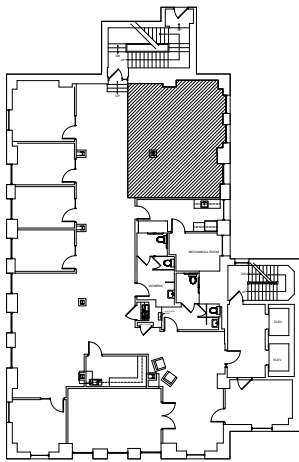

Comerica Suite #1201

SCALE: NONE

BUILDING KEY

SCALE: NO SCALE

Comerica Building

SUITE #1201

101 N. WASHINGTON AVENUE
LANSING, MI 48933

USEABLE AREA: 572 SF*

RENTABLE AREA: 673 SF*

* Square feet measurements subject to change upon site measure