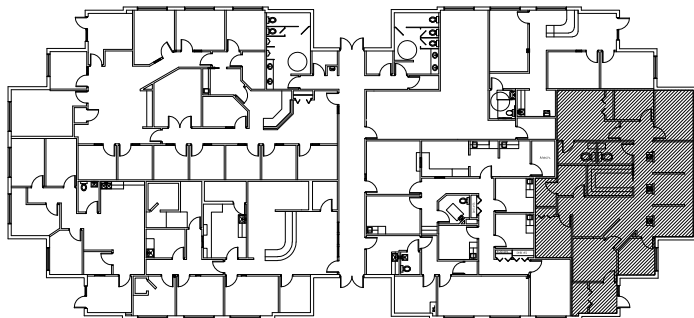

3945 Okemos Road Suite #A2

SCALE: NONE

BUILDING KEY

SCALE: NO SCALE

Heritage Office Park

SUITE #A2

3945 Okemos Road
Okemos, MI 48864

USEABLE AREA: 1,868 SF*

RENTABLE AREA: 1,868 SF*

* Square feet measurements subject to change upon site measure