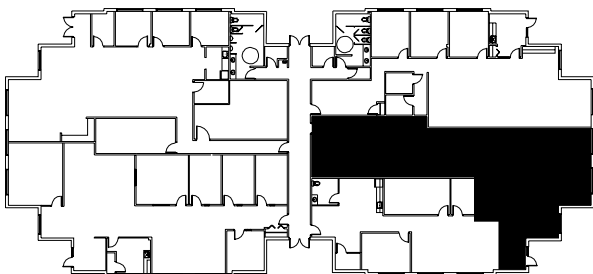

SUITE B2 FLOOR PLAN

SCALE: NONE

BUILDING KEY

NO SCALE

HERITAGE OFFICE PARK

SUITE #B2

3800 Heritage Avenue
Okemos, MI 48864

USEABLE AREA: 2,039 SF