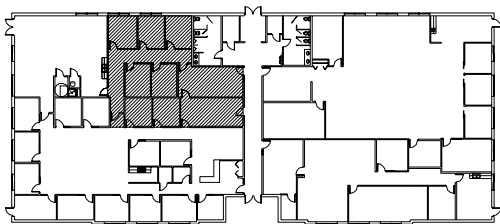

2321 Club Meridian Drive Suite #D

SCALE: NONE

BUILDING KEY

SCALE: NO SCALE

Heritage Office Park

SUITE #D

2321 Club Meridian Drive
Okemos, MI 48864

USEABLE AREA: 1,729 SF*

RENTABLE AREA: 1,902 SF*

* Square feet measurements subject to change upon site measure