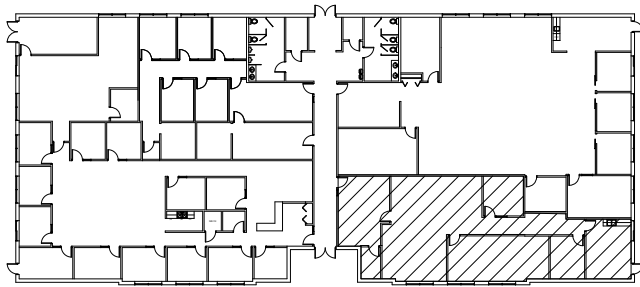

2321 Club Meridian Drive #A

SCALE: NONE

BUILDING KEY

SCALE: NO SCALE

Heritage Office Park

Suite #A

2321 Club Meridian Drive

Okemos, MI 48864

USEABLE AREA: 2,168 SF*

RENTABLE AREA: 2,385 SF*

* Square feet measurements subject to change upon site measure