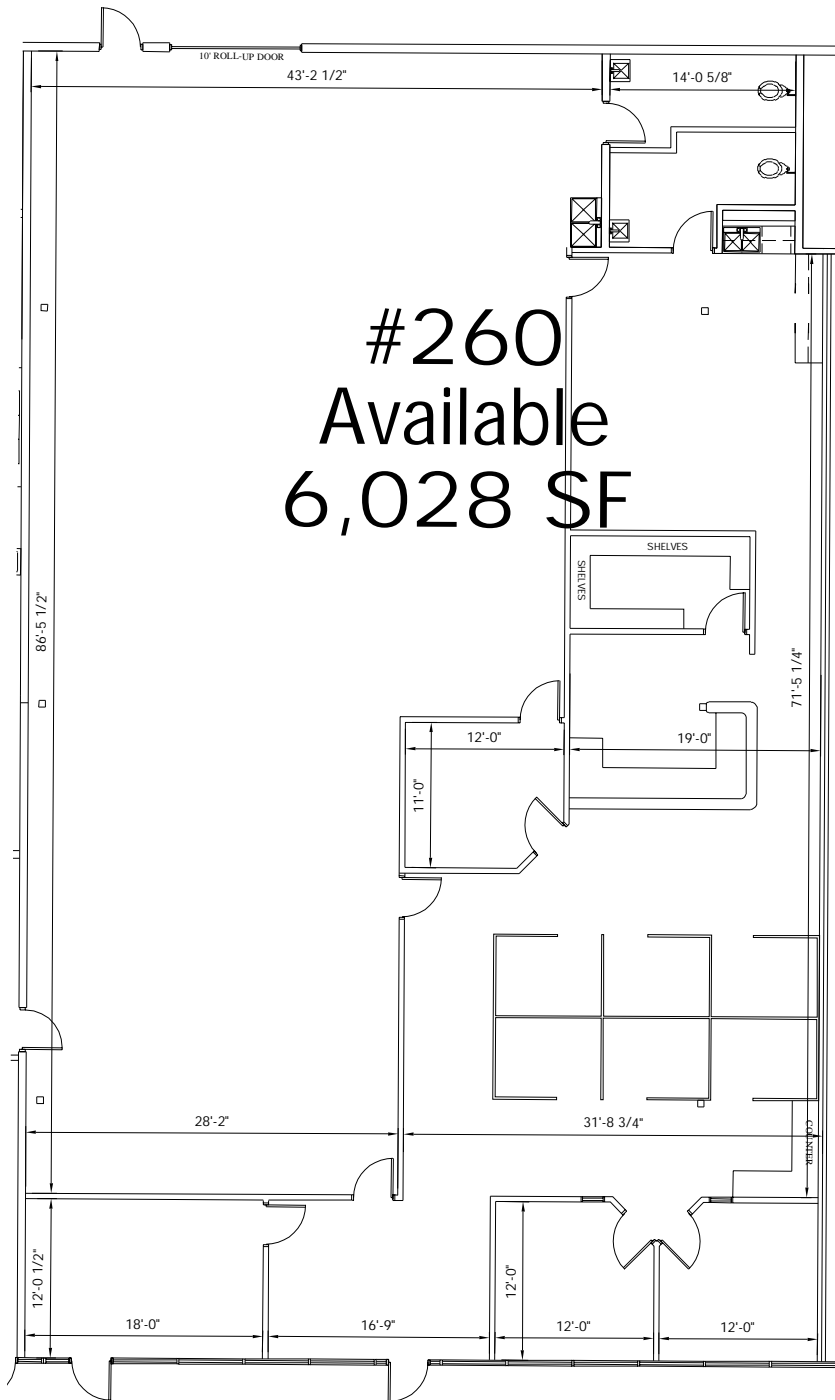

BUILDING KEY

SCALE: NO SCALE

#260
Available
6,028 SF

Clark Corners

SUITE #260

1161 E. Clark Road

DeWitt, MI 48820

USEABLE AREA: 6,028 SF*

RENTABLE AREA: 6,028 SF*

Clark Corners Suite #260

SCALE: NONE

* Square feet measurements subject to change upon site measure