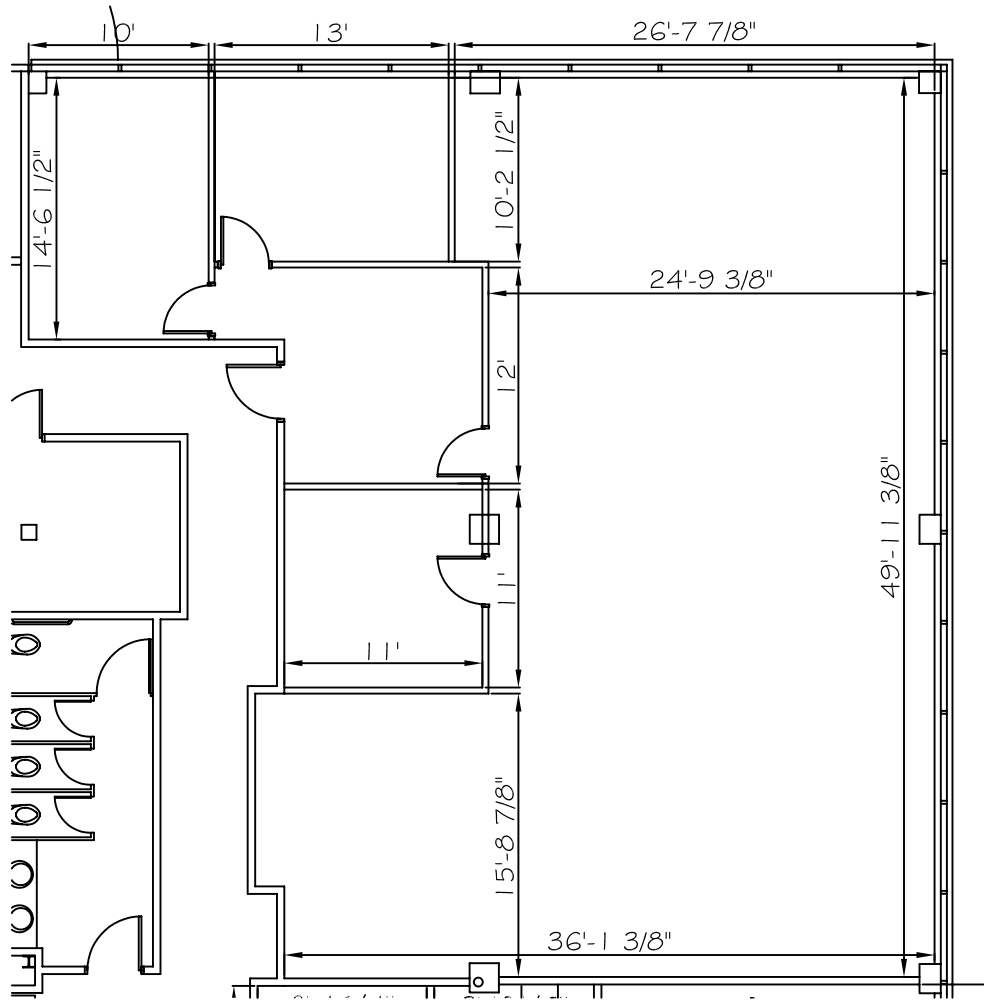

## 2911 Eyde Parkway Suite #130

SCALE: 3/32" = 1'-0"

BUILDING KEY

SCALE: NO SCALE

Eyde Parkway
SUITE #130
2911 Eyde Parkway East Lansing, MI 48823
USEABLE AREA: 2,037 SF*
RENTABLE AREA: 2,241 SF*

\* Square feet measurements subject to change upon site measure