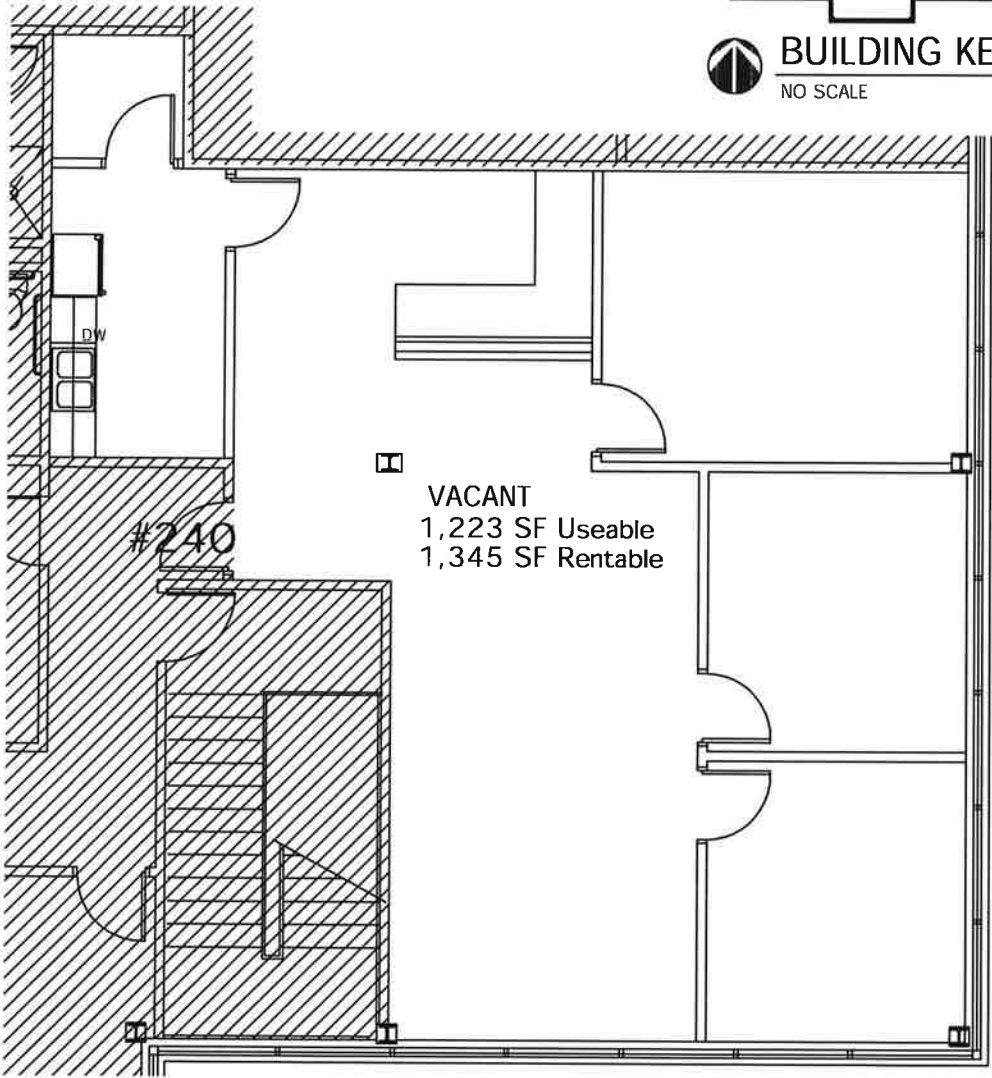

EXHIBIT A

 **BUILDING KEY**
NO SCALE

VACANT
1,223 SF Useable
1,345 SF Rentable

FLOOR PLAN

SCALE: NONE

VACANT
EYDE PARKWAY
2852 EYDE PARKWAY
EAST LANSING, MI 48823

APPROVED :

Tenant _____