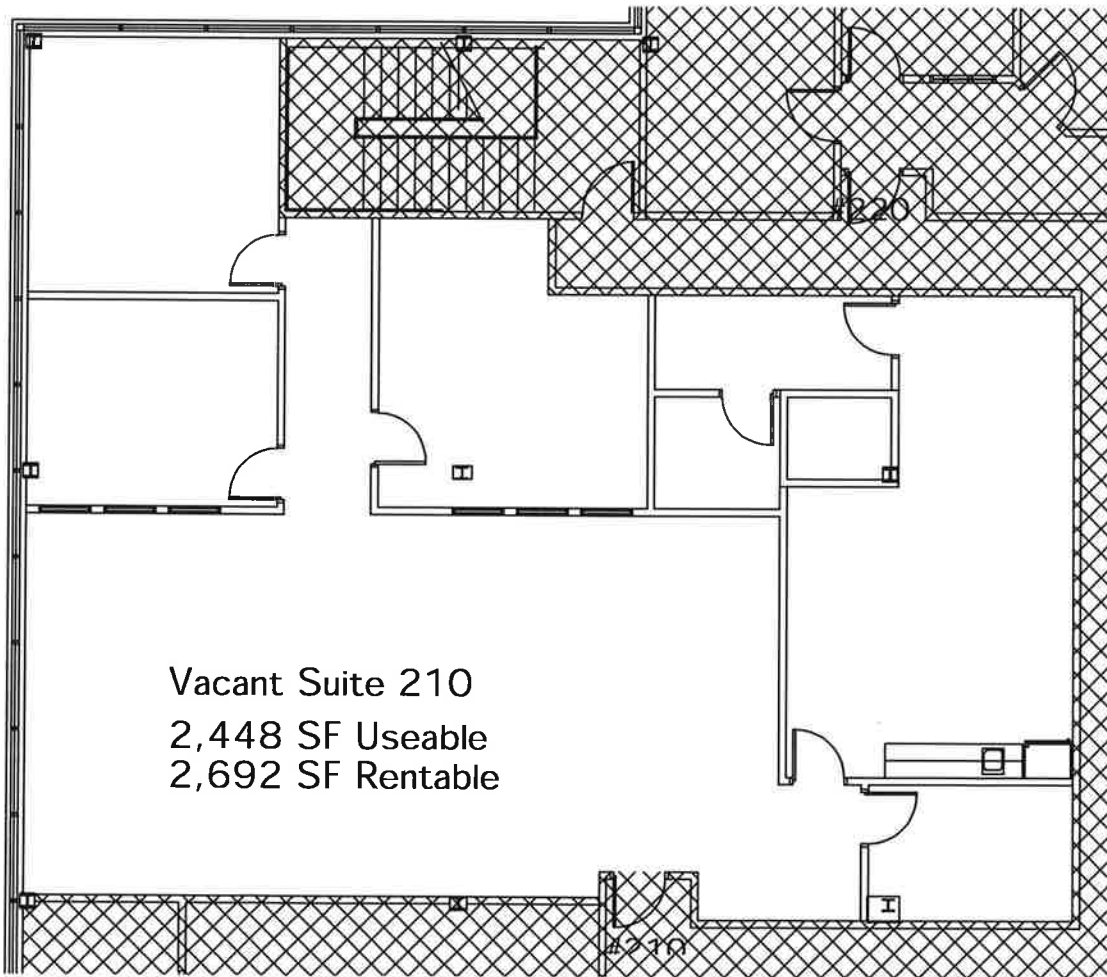

# VACANT

2852 EYDE PARKWAY  
EAST LANSING, MI 48823

APPROVED :

Tenant \_\_\_\_\_

Landlord \_\_\_\_\_

 **BUILDING KEY**  
NO SCALE

Vacant Suite 210  
2,448 SF Useable  
2,692 SF Rentable

**SUITE #210 FLOOR PLAN**

SCALE: 3/32" = 1'-0"